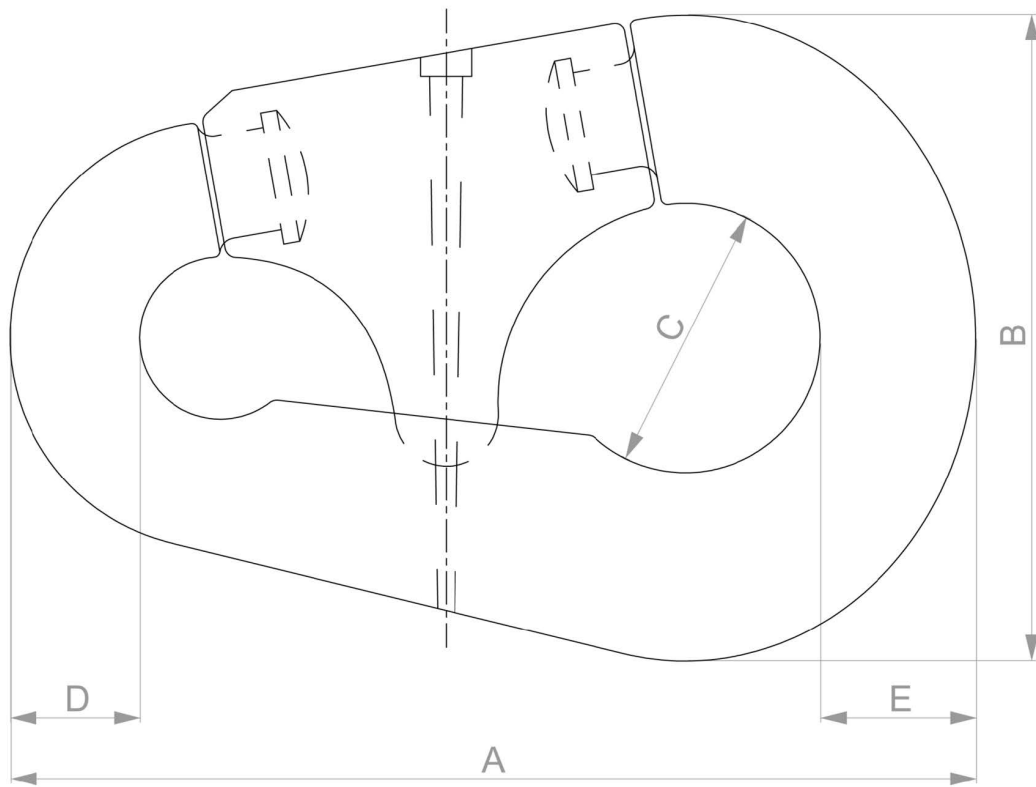

DAMEN ANCHOR & CHAIN FACTORY

PEAR SHAPED CONNECTING LINK

DAMEN

DAMEN ANCHOR & CHAIN FACTORY

Admiraal de Ruyterstraat 24
3115 HB Schiedam

P.O. Box 22
3100 AA Schiedam
The Netherlands

phone +31 (0)10 204 19 28

Member of the DAMEN SHIPYARDS GROUP

akf@akfanchorchain.nl
www.akfanchorchain.com

PRODUCT SHEET PEAR SHAPED CONNECTING LINK

TYPE	CHAIN DIAMETER	A	B	C	D	E	WEIGHT (kg)
4	32 - 40	298	206	83	40	48	13
5	42 - 50	381	251	100	51	64	27
6	52 - 60	454	313	121	60	76	49
7	62 - 78	559	376	149	76	95	94
8	81 - 92	651	406	149	92	124	149
9	90 - 95	692	435	159	98	130	236
10	97 - 102	889	571	190	121	165	386
11	103 - 108	940	610	203	127	175	418